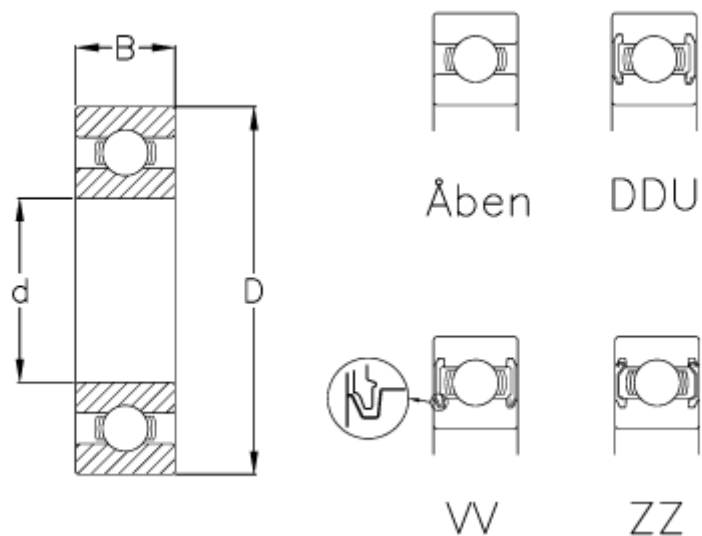

Data Sheet

Article number: 5701045007036
Description: NSK Bearing 6809 ZZ CM-6
Note: 42

Measures

= 6809
 $B = 7$
 $d = 45$
 $D = 58$